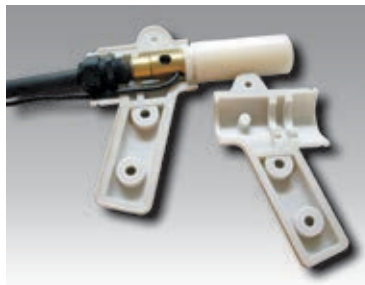

## Standard Shore Supply System 'Stinger'

- This system is an economical and simple solution
- Insulated Conductor Bars and Trolleys mounted overhead provide shore supply power
- All plugs on a road are live where the power conductor is energized

## Enhanced Shore Supply System 'PST' (Pendant Switchable Trolley)

- Each unit is locally controlled
- System is interlocked so plugs can only be energized when connected to a train
- A local control station is used to switch each unit ON and OFF
- Plug status indication is provided
- A link is incorporated in the drop lead, which will separate should the train leave the depot with the shore supply still connected
- Automatic switch off on loss of demand / power is provided

# Customized Shore Supply System 'SST' (Smart Switchable Trolley)

- The SST provides additional safety features for 4th rail systems including earth fault detection

# Conductix-Wampfler The Complete Solution Provider

Customized control and indication systems, displaying the status of the DC supply, to suit individual depots

Existing train connection arrangements can be adapted to incorporate an interlock facility